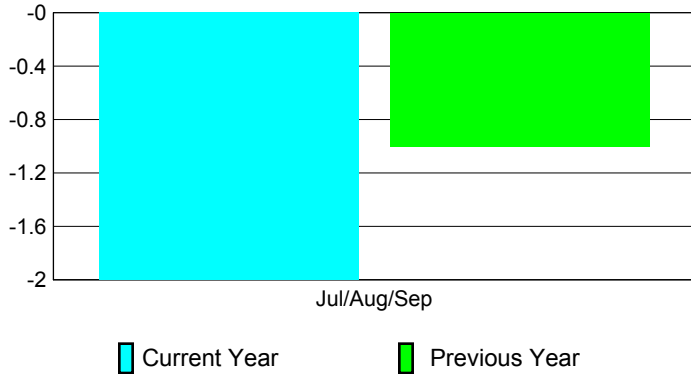

Club Results 2010-2011

Goal, New, Dropped, Gain/Loss

Comparison of Club Gain/Loss

Current Year Compared to the Previous Year

YTD Status Quo Clubs 2010-2011

Status Quo Clubs Compared to Status Quo Members

MEMBERSHIP