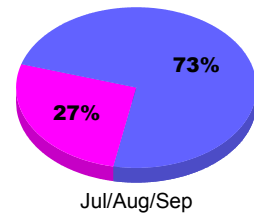

Membership Results
2010-2011

Membership
2009-2010

Month	Net Memb Goal	Actual New Memb	Actual Dropped Memb	Gain/Loss of Memb	Gain/Loss of Memb
Jul/Aug/Sep	0	8	-53	-45	-7
Totals	0	8	-53	-45	-7

Membership Results 2010-2011

Goal, New, Dropped, Gain/Loss

Comparison of Membership Gain/Loss

Current Year Compared to the Previous Year

Gender Comparison 2010-2011

■ Male ■ Female