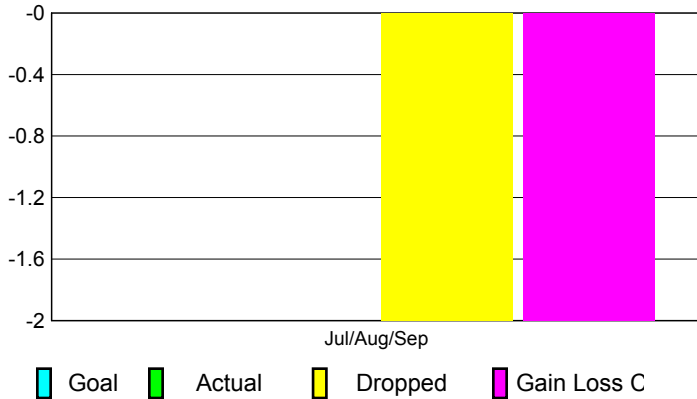

2010-2011 GMT Reports for District (or Undistricted) **District 115CN**

GMT: HOWARD PATRICK LEE

Location: PORTUGAL

GMT CA: 4

CLUBS

Club Results
2010-2011

Clubs
2009-2010

Month	New Club Goal	Actual New Clubs	Actual Dropped Clubs	Gain/Loss of Clubs	Gain/Loss of Clubs
Jul/Aug/Sep	0	0	-2	-2	-1
Totals	0	0	-2	-2	-1

Club Results 2010-2011

Goal, New, Dropped, Gain/Loss

Comparison of Club Gain/Loss

Current Year Compared to the Previous Year

YTD Status Quo Clubs 2010-2011

Status Quo Clubs Compared to Status Quo Members

MEMBERSHIP