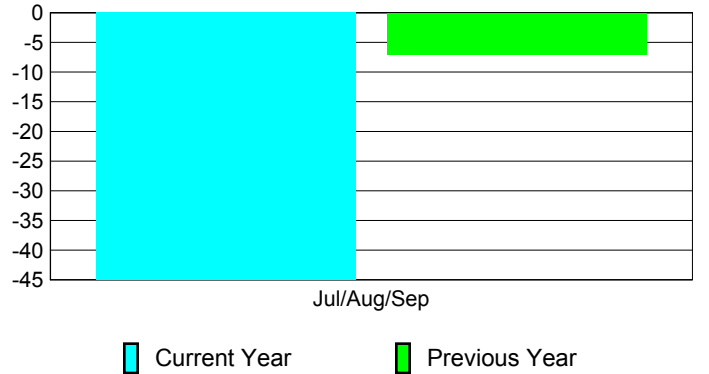

Comparison of Membership Gain/Loss

Current Year Compared to the Previous Year