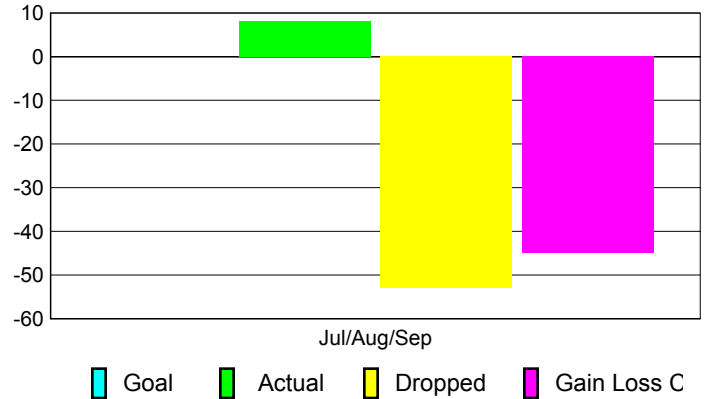

Membership Results 2010-2011

Goal, New, Dropped, Gain/Loss